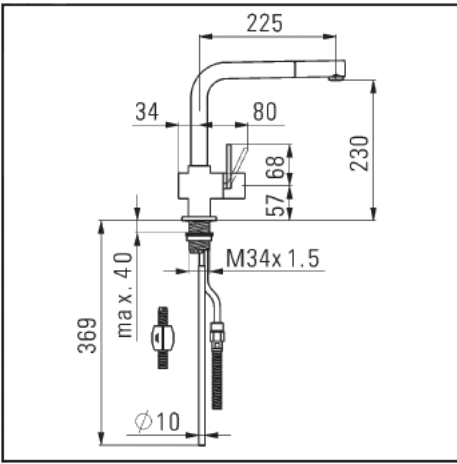

Arwa Quadriga 79673 Kitchen Faucet w/ Pull-out Spout

9.79673

NOTE: XXX = Finish Code

- | | | |
|-----|-------------------|-------------------------|
| 1. | 9.1.56620.xxx.002 | Cartridge Cover |
| 2. | 9.1.56237.xxx.001 | Control Handle |
| 3. | 9.1.56756.903.001 | Cartridge Retaining Nut |
| 4. | 9.63527.000.002 | Mixing Cartridge |
| 5. | 9.60618.xxx.001 | Aerator |
| 6. | 9.68330.xxx.001 | Pull-Out Spray Head |
| 7. | 9.1.55977.000.001 | Spout Insert Glide |
| 8. | 9.1.56049.000.001 | Glide Ring |
| 9. | 9.1.56626.xxx.001 | Spout |
| 10. | 9.6.10051.000.001 | O-Ring |
| 11. | 9.1.56484.xxx.001 | Counter Eschuteon Ring |
| 12. | 342.958.871 | Counter O-Ring |
| 13. | 5.77002.000.000 | Mounting Hardware |
| 14. | 9.60902.100.001 | Back Flow Preventer |
| 15. | 9.6.12077.000.001 | Washer |
| 16. | 9.60273.100.001 | Spray Hose |
| 17. | 807.616.951 | Counter Weight |