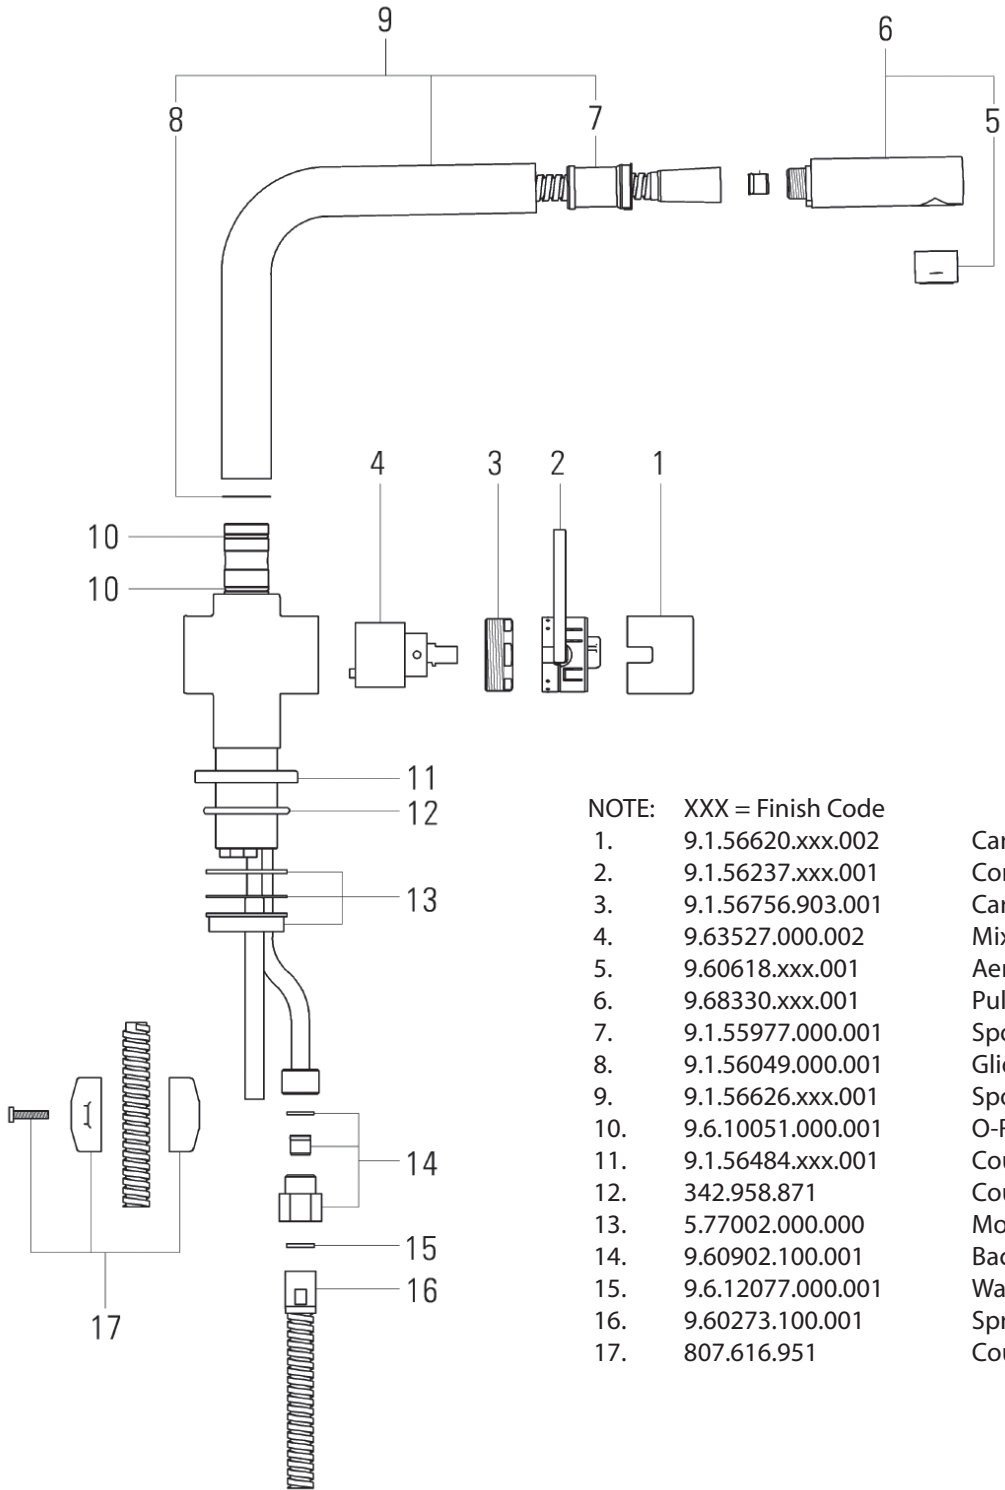

Arwa Quadriga 79673 Kitchen Faucet w/ Pull-out Spout

9.79673

NOTE: XXX = Finish Code

- | | | |
|-----|-------------------|-------------------------|
| 1. | 9.1.56620.xxx.002 | Cartridge Cover |
| 2. | 9.1.56237.xxx.001 | Control Handle |
| 3. | 9.1.56756.903.001 | Cartridge Retaining Nut |
| 4. | 9.63527.000.002 | Mixing Cartridge |
| 5. | 9.60618.xxx.001 | Aerator |
| 6. | 9.68330.xxx.001 | Pull-Out Spray Head |
| 7. | 9.1.55977.000.001 | Spout Insert Glide |
| 8. | 9.1.56049.000.001 | Glide Ring |
| 9. | 9.1.56626.xxx.001 | Spout |
| 10. | 9.6.10051.000.001 | O-Ring |
| 11. | 9.1.56484.xxx.001 | Counter Eschuteon Ring |
| 12. | 342.958.871 | Counter O-Ring |
| 13. | 5.77002.000.000 | Mounting Hardware |
| 14. | 9.60902.100.001 | Back Flow Preventer |
| 15. | 9.6.12077.000.001 | Washer |
| 16. | 9.60273.100.001 | Spray Hose |
| 17. | 807.616.951 | Counter Weight |