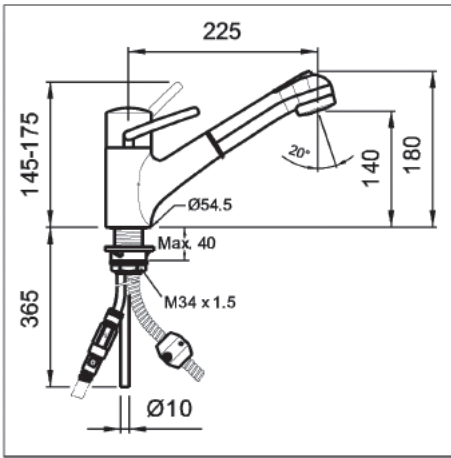

# Arwa Class 39655 (3rd Generation) Kitchen Faucet w/ Pull-out Spout

9.39655

NOTE: XXX = Finish Code

- 1. 9.1.56147.xxx.001
- 2. 9.1.56145.xxx.001
- 3. 9.1.56146.xxx.001
- 4. 557.006.901
- 5. 1.88008.000.000
- 6. 9.60372.xxx.001
- 7. 1.05663.100.000
- 8. 342.958.871
- 9. 891.183.945
- 10. 807.616.951
- 11. 4.10027.000.000

- Cartridge Cover
- Control Handle
- Nylon Guide & Tabs
- Locking Nut
- Mixing Cartridge
- Spray Head
- Spray Hose
- Counter O-Ring
- Mounting Hardware
- Plummet Weight
- Spray Hose Connector